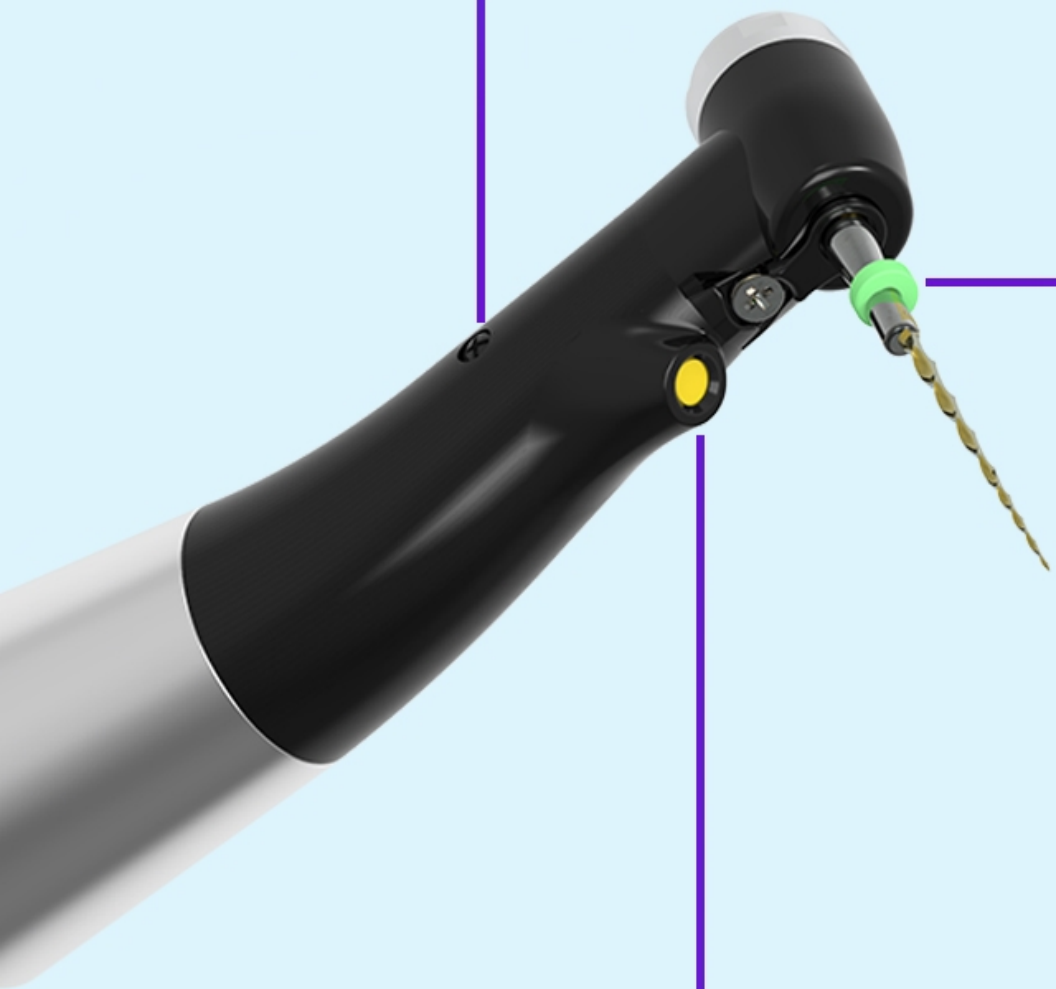

C-SMART Pilot

True wireless Endo motor
with Apex locator

Appropriate slope to
ensure clear observation
from all angles

5 inch **Colorful** Screen

7 mainstream bands

30+ Endo file systems

200+ Endo file parameter

Multi-Function Buttons

Imported Motor
Powerful · Mute · Longlife

Speed

**150-1000
RPM**

Torque

**0.6-3.9
N.CM**

Apex locator built in the handle

Just plug in test wire and use,
get rid of the main machine,
get rid of inconvenient

Integrated insulation
Contra angle

Built in root
measurement
buckle

Old one

Built in LED

300° Rotation angle