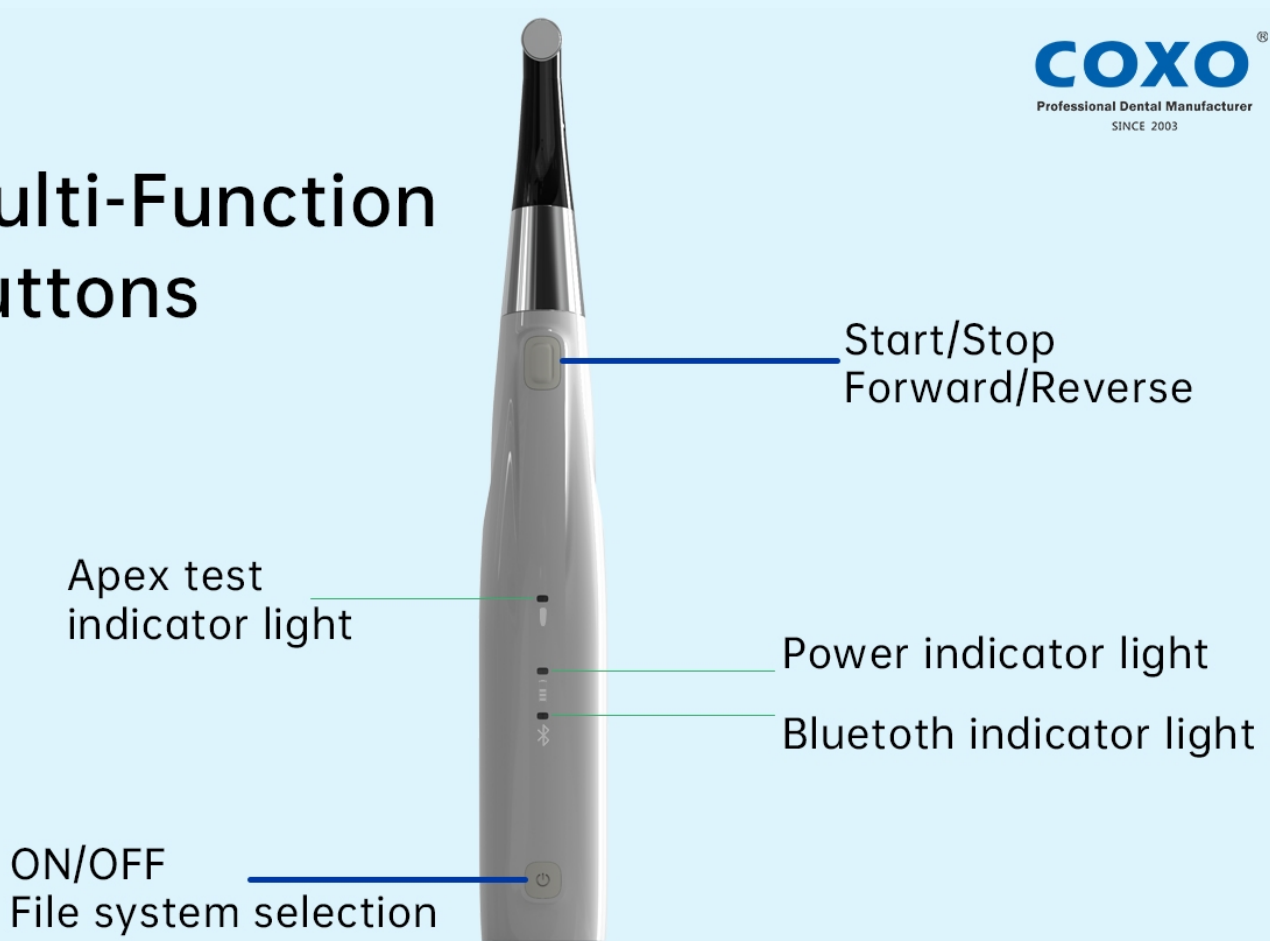

C-SMART Pilot

True wireless Endo motor
with Apex locator

Appropriate slope to
ensure clear observation
from all angles

5 inch **Colorful** Screen

7 mainstream bands

30+ Endo file systems

200+ Endo file parameter

Multi-Function Buttons

Imported Motor
Powerful · Mute · Longlife

Speed

**150-1000
RPM**

Torque

**0.6-3.9
N.CM**

Apex locator built in the handle

Just plug in test wire and use,
get rid of the main machine,
get rid of inconvenient

Integrated insulation
Contra angle

Built in root
measurement
buckle

Old one

Built in LED

300° Rotation angle