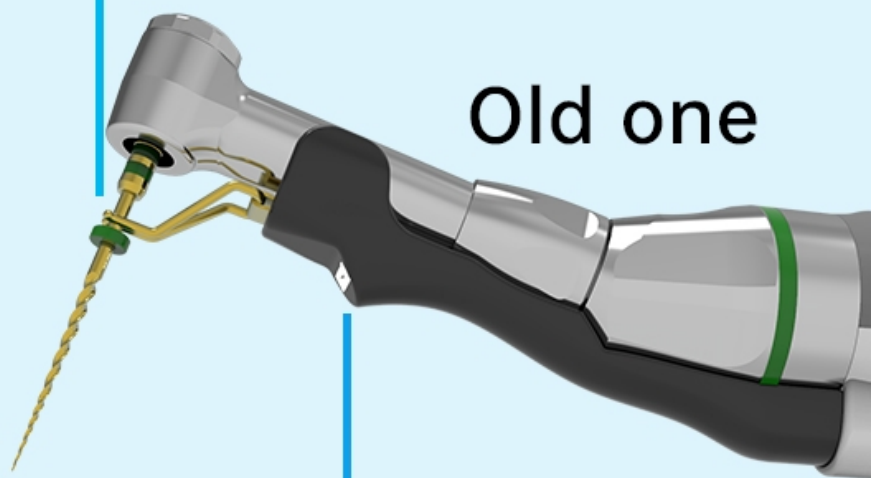

C-SMART Pilot

True wireless Endo motor
with Apex locator

Appropriate slope to
ensure clear observation
from all angles

5 inch **Colorful** Screen

7 mainstream bands

30+ Endo file systems

200+ Endo file parameter

Multi-Function Buttons

Imported Motor
Powerful · Mute · Longlife

Speed

**150-1000
RPM**

Torque

**0.6-3.9
N.CM**

Apex locator built in the handle

Just plug in test wire and use,
get rid of the main machine,
get rid of inconvenient

Integrated insulation
Contra angle

Built in root
measurement
buckle

Old one

Built in LED

300° Rotation angle